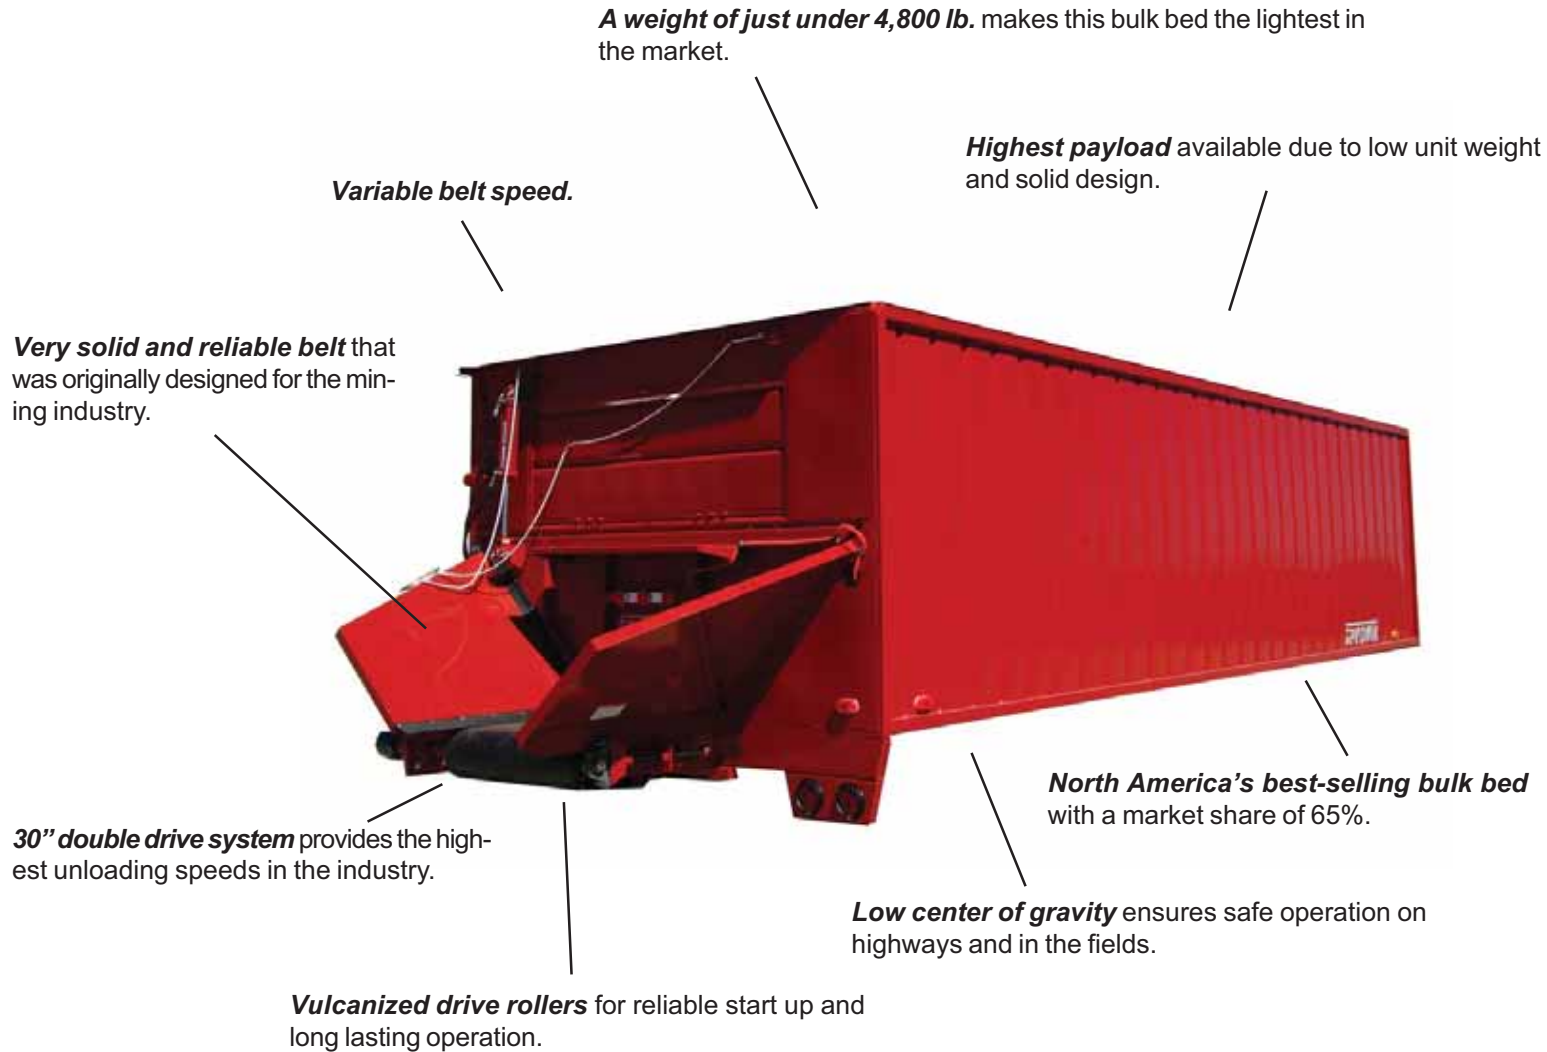

4200 SERIES BULK BED

The strongest. The lightest. The best.

SIMPLY THE BEST

A 4200 series bulk bed is built light yet very strong. It combines the highest payload with reliability and a drive system that will always start no matter what the loads or conditions are. A market share of over 65% proves: the majority of American farm operations rely on Spudnik bulk beds for transporting potatoes, beets, onions, and grain.

Donald & Gary Jensen, Weldona, Colorado

"These boxes are very reliable, with low maintenance and very few problems. That's always a factor when you are in the midst of harvest. No breakdowns means everything, in fact, we like them so much, we've recommended them to our custom haulers."