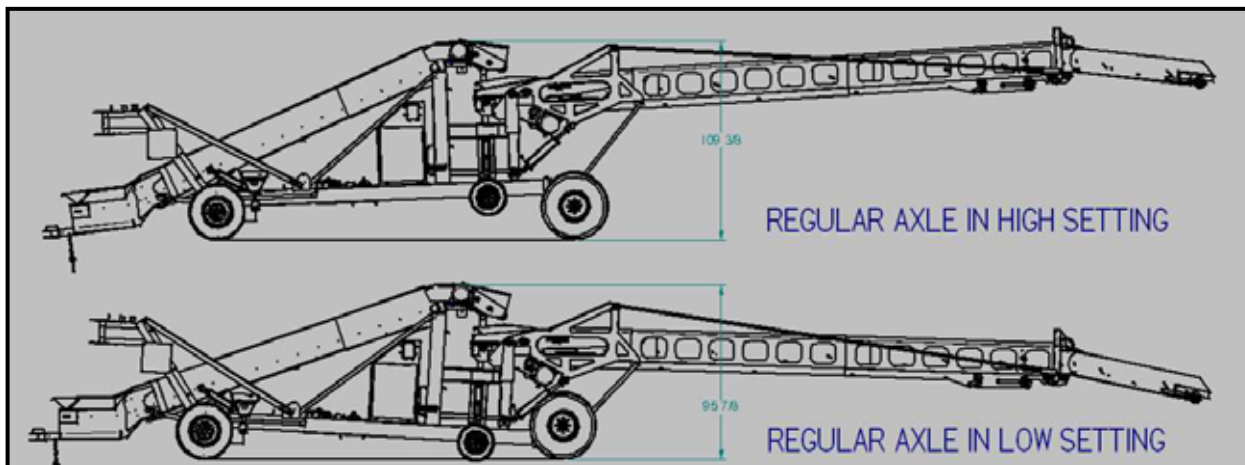

### New System

- New design of continuous belt boom
- Flexible operation with bolt on axle (high and low position) for trailer loading or driving into cellars with height under 8 feet
- Auto speed system is optionally available
- The drop from the elevator onto the boom is the lowest in the industry giving this piler the best bruise free ratings
- Boom length allows loading of 53' trailers
- The electrical drive is a proven, simple and reliable system
- Optional crab steering provides superior maneuverability inside the storage
- Most operator friendly and reliable remote control in the industry
- **Now available with Fill assist**
  - Automatic boom swing (right / left / up / down)
  - Adjustable constant drop
  - Swing pause when no product on the piler
  - Stores your product bruise free without dirt nests in the pile
  - Saves up to one person in the cellar
  - Easy to adjust

## Different height settings of the 480

Technical Specifications:	high setting	low setting
Height:	109 3/8 "	95 7/8 "
Loading Height:	26' - 3 1/8 "	20' - 4 1/8 "
Boom length out:	53' - 4 5/8 "	53' - 4 5/8 "
Boom length in:	31' - 2 1/8 "	31' - 2 1/8 "
Total swing:	90 deg	90 deg
Belt width:	30" / 36"	30" / 36"